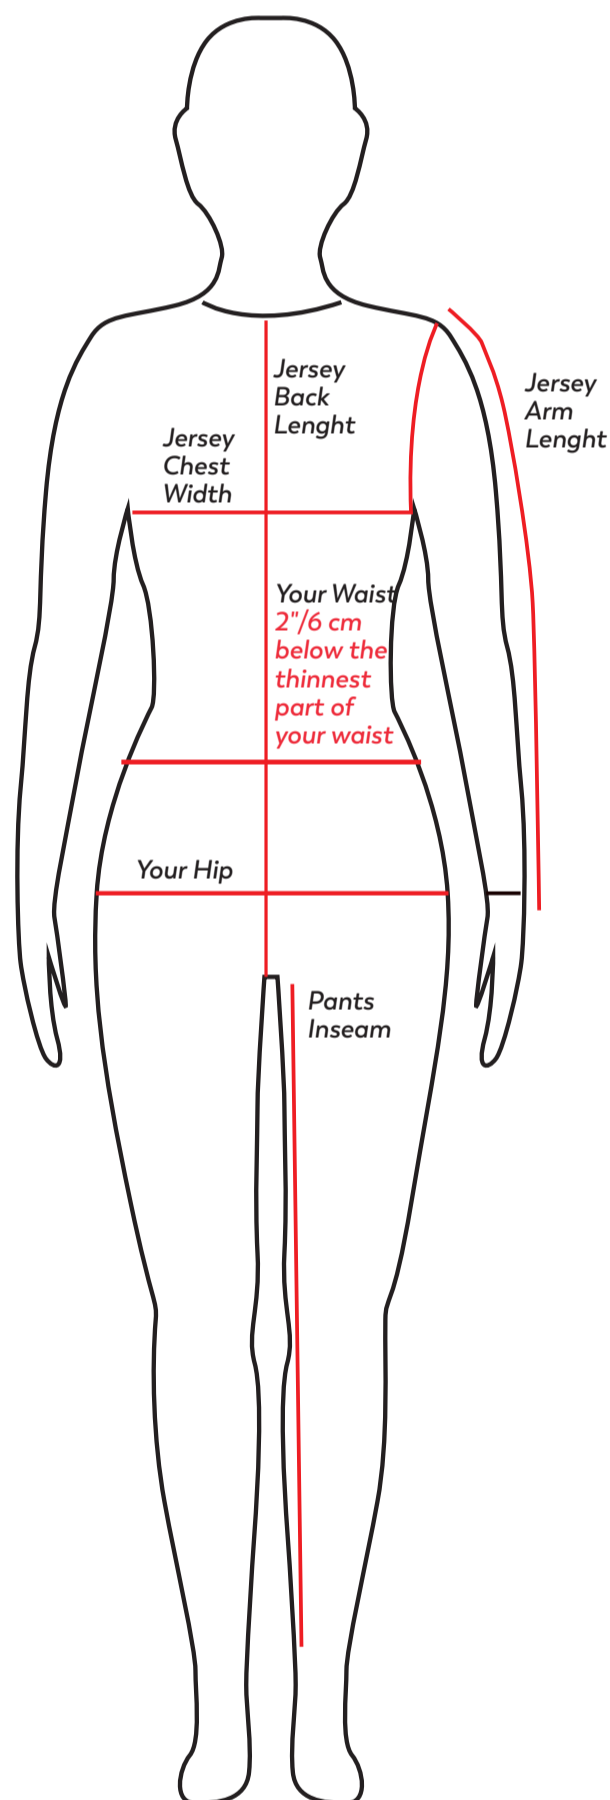

MEN

The most important measurement to get right is the waist, to make sure the pants stay in place while riding. The pants are super stretchy, and works well on different body types. The pants have a higher back and a lower front, to receive the best possible fit when in riding position. Due to the stretchy material the pants will fit most larger knee protection brands. **Pay attention to where it's YOUR measurements we mention and where it is THE GARMENTS measurements.**

PANTS

Size	Your waist	Your hip width	Pants inseam
28	29.5"-31.5"/75-80cm	33.5"-35.5"/85-90cm	26"/67
30	31.5"-33.5"/80-85cm	35.5"-37.5"/90-95cm	26.5"/68
32	33.5"-35.5"/85-90cm	37.5"-39.5"/95-100cm	27"/69
34	35.5"-37.5"/90-95cm	39.5"-41.5"/100-105cm	27.5"/70
36	37.5"-39.5"/95-100cm	41.5"-43.5"/105-110cm	28"/71
38	39.5"-41.5"/100-105cm	43.5"-45.5"/110-115cm	28.3"/72
40	41.5"-43.5"/105-110cm	45.5"-47.5"/115-120cm	28.6"/73

JERSEY

Size	Jersey chest	Jersey back length	Jersey arm length
S	20.5"/52cm	30"/77cm	26"/61cm
M	21"/54cm	31.5"/80cm	26.5"/62cm
L	22"/56cm	32"/82cm	27"/63cm
XL	23"/58cm	32.5"/83cm	27.5"/64cm
XXL	24"/60cm	33"/84cm	28"/65cm

PANTS

Size	Your waist (women*)	Your hip width	Pants inseam
28	29.5"-31.5"/75-80cm	33.5"-35.5"/85-90cm	26"/67
30	31.5"-33.5"/80-85cm	35.5"-37.5"/90-95cm	26.5"/68
32	33.5"-35.5"/85-90cm	37.5"-39.5"/95-100cm	27"/69
34	35.5"-37.5"/90-95cm	39.5"-41.5"/100-105cm	27.5"/70
36	37.5"-39.5"/95-100cm	41.5"-43.5"/105-110cm	28"/71
38	39.5"-41.5"/100-105cm	43.5"-45.5"/110-115cm	28.3"/72
40	41.5"-43.5"/105-110cm	45.5"-47.5"/115-120cm	28.6"/73