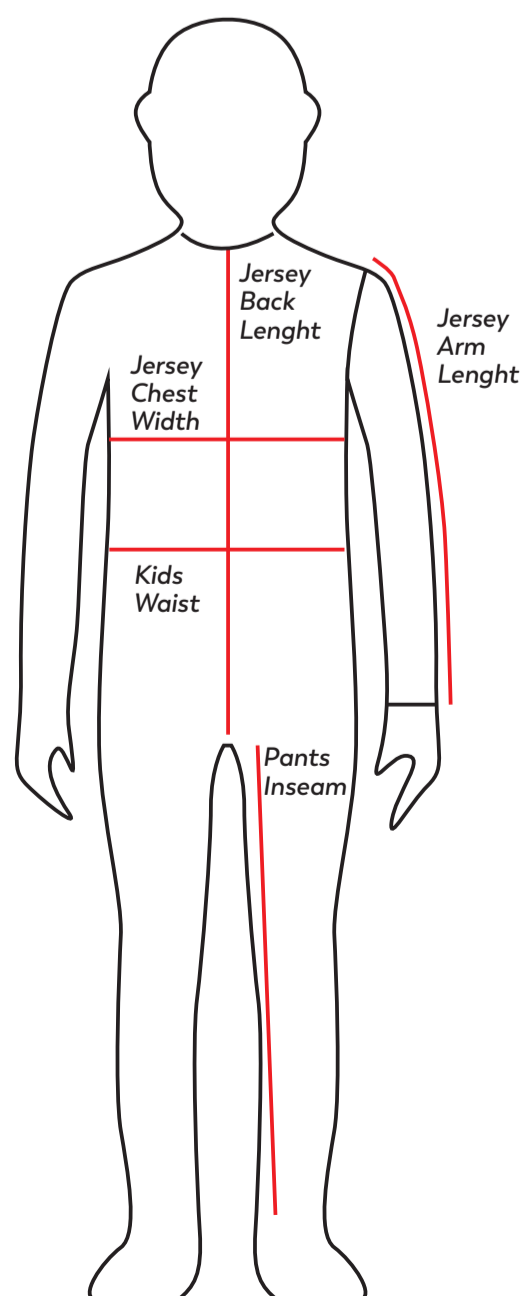

PANTS

Size	Age	Kids waist	Pants inseam	Kids height
Y22	6-7	22"-23"/55-59cm	21.5"/52cm	46"-49"/115-125cm
Y24	8-9	24"-25"/59-64cm	22.5"/56cm	49"-53"/125-135cm
Y26	9-11	26"-27"/64-69cm	23.5"/60cm	53"-59"/135-150cm
Y28	11-13	28"-29"/69-73cm	24.5"/64cm	59"-64"/150-165cm

JERSEY

Size	Age	Jersey chest	Jersey back length	Jersey arm length
YS	6-8	16"/41cm	24.5"/62cm	20.5"/52cm
YM	8-10	17.5"/44cm	26"/66cm	21.5"/55cm
YL	10-13	19"/47cm	27"/69cm	23"/58cm