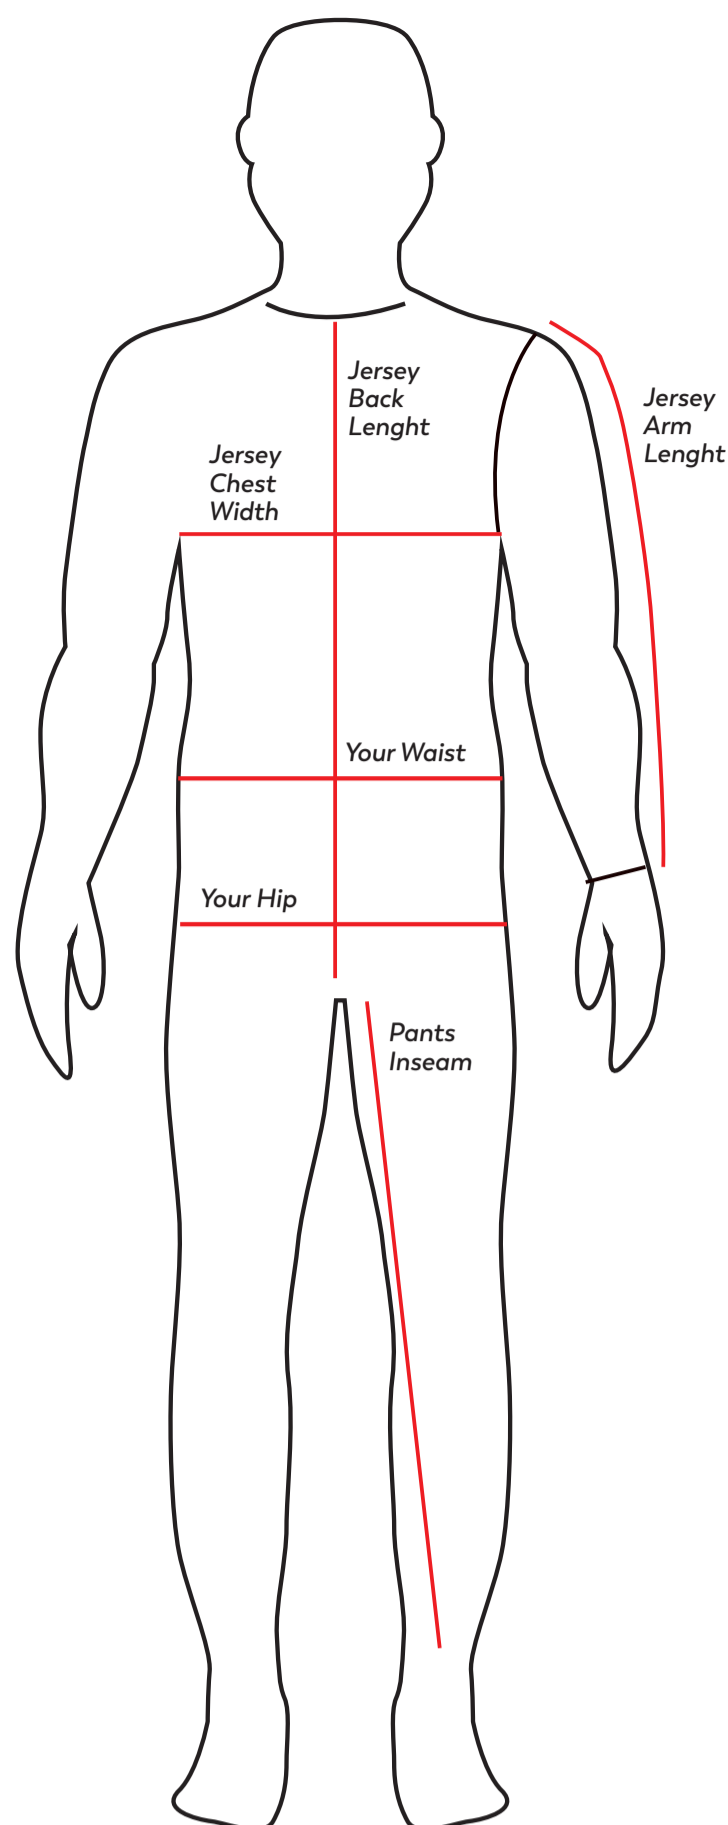

MEN

The most important measurement to get right is the waist, to make sure the pants stay in place while riding. The pants are super stretchy, and works well on different body types. The pants have a higher back and a lower front, to receive the best possible fit when in riding position. Due to the stretchy material the pants will fit most larger knee protection brands. **Pay attention to where it's YOUR measurements we mention and where it is THE GARMENTS measurements.**

PANTS

Size	Your waist	Your hip width	Pants inseam
28	29.5"-31.5"/75-80cm	33.5"-35.5"/85-90cm	26"/67
30	31.5"-33.5"/80-85cm	35.5"-37.5"/90-95cm	26.5"/68
32	33.5"-35.5"/85-90cm	37.5"-39.5"/95-100cm	27"/69
34	35.5"-37.5"/90-95cm	39.5"-41.5"/100-105cm	27.5"/70
36	37.5"-39.5"/95-100cm	41.5"-43.5"/105-110cm	28"/71
38	39.5"-41.5"/100-105cm	43.5"-45.5"/110-115cm	28.3"/72
40	41.5"-43.5"/105-110cm	45.5"-47.5"/115-120cm	28.6"/73

JERSEY

Size	Jersey chest	Jersey back length	Jersey arm length
S	20.5"/52cm	30"/77cm	26"/61cm
M	21"/54cm	31.5"/80cm	26.5"/62cm
L	22"/56cm	32"/82cm	27"/63cm
XL	23"/58cm	32.5"/83cm	27.5"/64cm
XXL	24"/60cm	33"/84cm	28"/65cm

PANTS

Size	Your waist (women*)	Your hip width	Pants inseam
28	29.5"-31.5"/75-80cm	33.5"-35.5"/85-90cm	26"/67
30	31.5"-33.5"/80-85cm	35.5"-37.5"/90-95cm	26.5"/68
32	33.5"-35.5"/85-90cm	37.5"-39.5"/95-100cm	27"/69
34	35.5"-37.5"/90-95cm	39.5"-41.5"/100-105cm	27.5"/70
36	37.5"-39.5"/95-100cm	41.5"-43.5"/105-110cm	28"/71
38	39.5"-41.5"/100-105cm	43.5"-45.5"/110-115cm	28.3"/72
40	41.5"-43.5"/105-110cm	45.5"-47.5"/115-120cm	28.6"/73